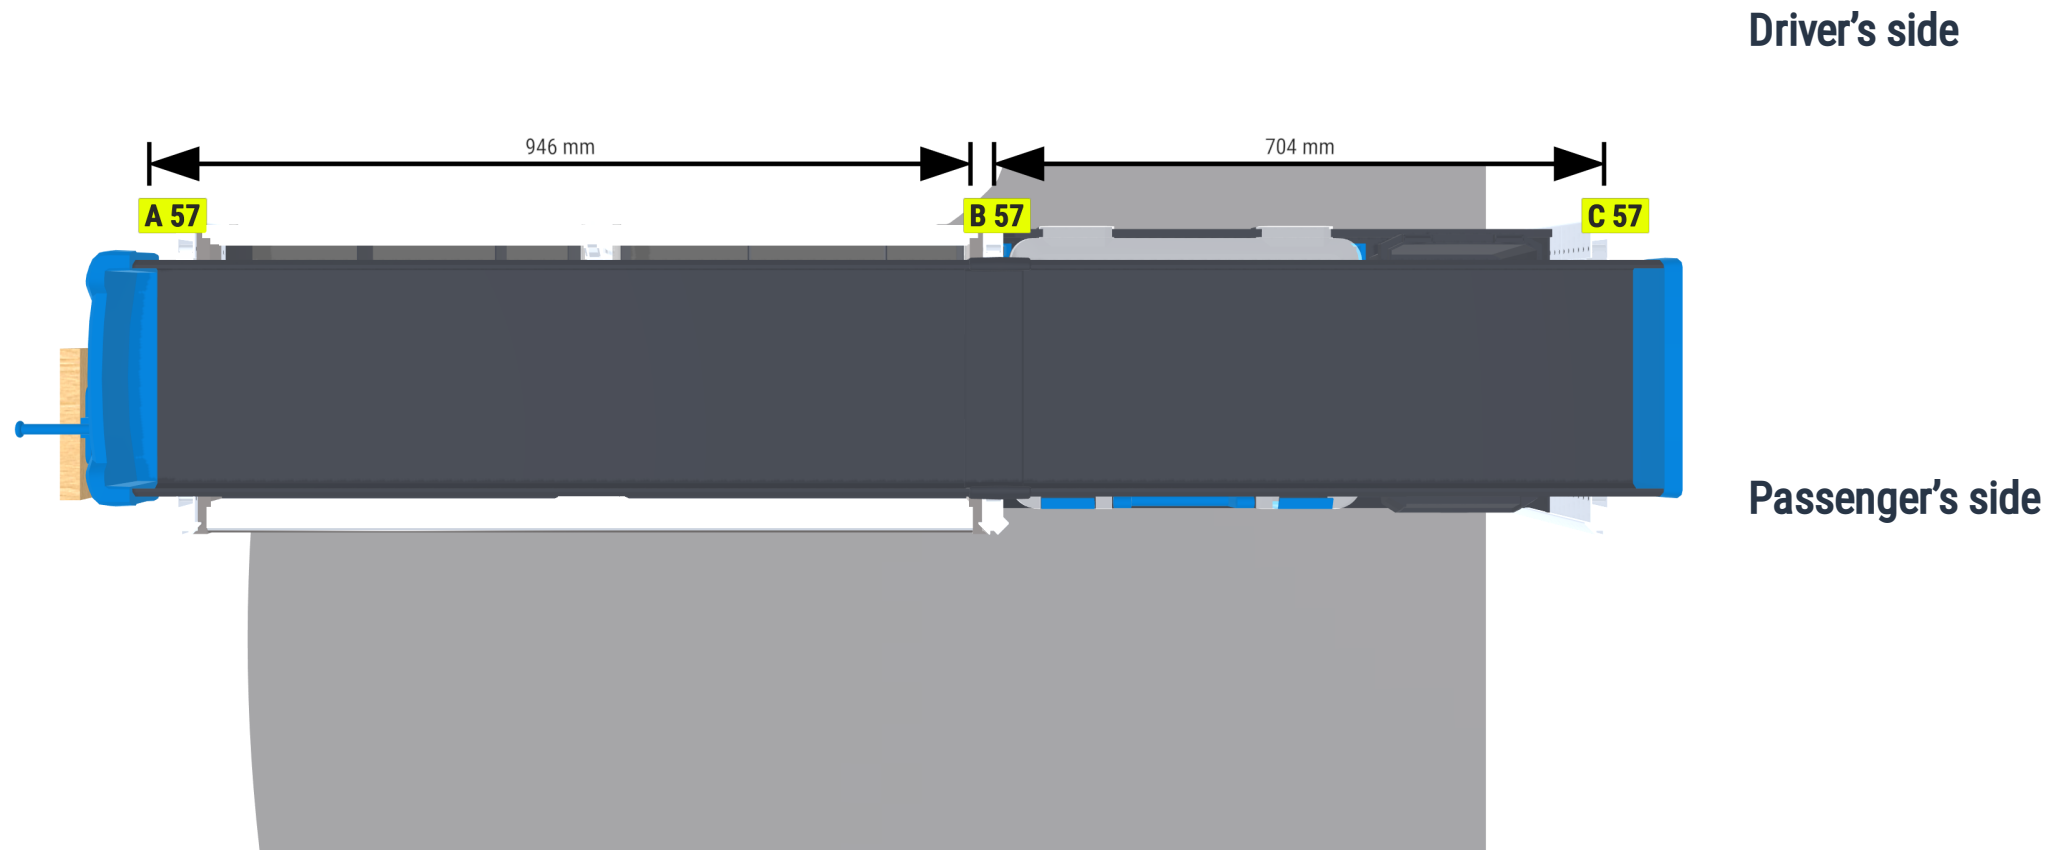

PERSONAL CONFIGURATION

created on 07.05.2025