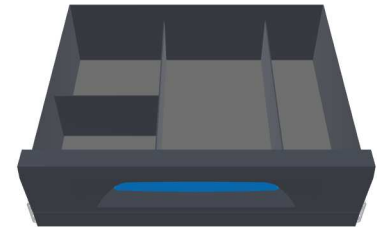

DB 5.1

DB 5.2

DB 5.3

PERSONAL CONFIGURATION

created on 07.05.2025

PERSONAL CONFIGURATION

created on 07.05.2025

Sortimo near you